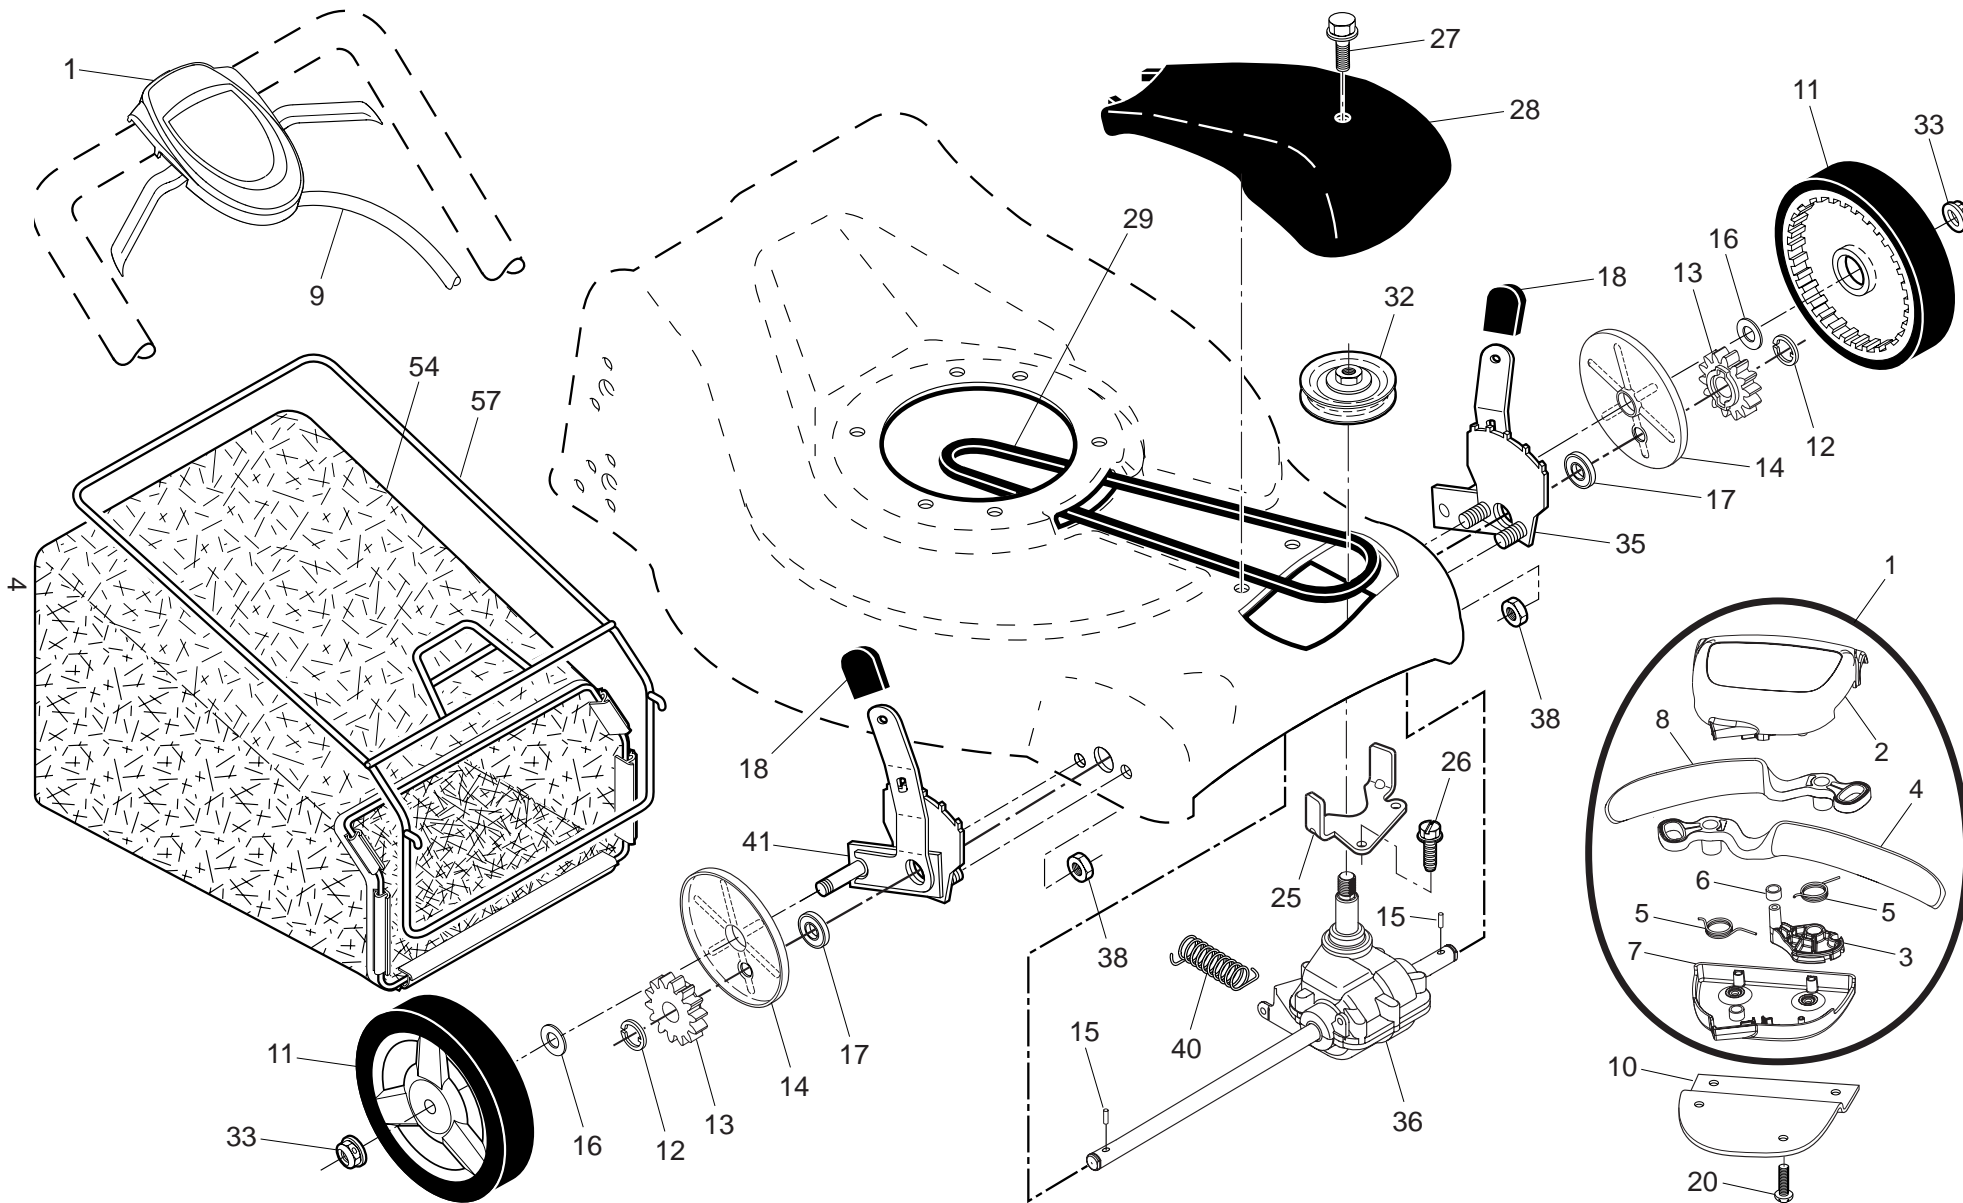

ROTARY LAWN MOWER - - MODEL NUMBER XT721F (96143006200) PRODUCT NUMBER 961 43 00-62

ROTARY LAWN MOWER - - MODEL NUMBER XT721F (96143006200) PRODUCT NUMBER 961 43 00-62

KEY NO.	PART NO.	DESCRIPTION	KEY NO.	PART NO.	DESCRIPTION
1	532 43 09-98	Drive Control Assembly	18	532 70 10-37	Selector Knob
2	532 43 16-38	Cover, Drive Control, Upper	20	532 18 16-98	Screw
3	532 43 22-86	Cam	25	532 41 16-63	Belt Keeper
4	532 43 30-87	Lever, Drive Control, LH	26	532 16 34-09	Screw, Hi-Lo Thread #12 x 5/8
5	532 42 03-81	Spring	28	532 43 26-64	Drive Cover Assembly (Includes Mounting Screw and Pushnut)
6	532 43 22-73	Bushing	29	532 19 41-49	V-Belt
7	532 43 30-57	Cover, Drive Control, Lower	32	532 19 40-18	Pulley, Drive
8	532 43 29-77	Lever, Drive Control, RH	33	532 40 91-48	Locknut, Hex
9	532 43 16-51	Cable, Drive Control	35	532 42 42-01	Kit, Wheel Adjuster, LH (Includes Knob and Bearing)
10	532 43 27-90	Mounting Bracket, Drive Control	36	532 40 48-33	Gear Case Assembly, Complete
11	532 41 10-81	Wheel & Tire Assembly	38	873 80 04-00	Locknut 1/4-20
12	812 00 00-58	E-Ring	40	532 40 65-58	Spring
13	532 40 38-49	Pinion	41	532 42 42-00	Kit, Wheel Adjuster, RH (Includes Knob and Bearing)
14	532 18 94-03	Dust Cover	54	532 42 57-32	Grassbag
15	532 40 48-45	Pawl, Drive	57	532 41 19-50	Frame, Grassbag
16	532 06 77-25	Washer 1/2 x 1-1/2 x .134			
17	532 19 10-39	Bearing, Wheel Adjuster			

5

NOTE: All component dimensions given in U.S. inches. 1 inch = 25.4 mm. **IMPORTANT:** Use only Original Equipment Manufacturer (O.E.M.) replacement parts. Failure to do so could be hazardous, damage your lawn mower and void your warranty.