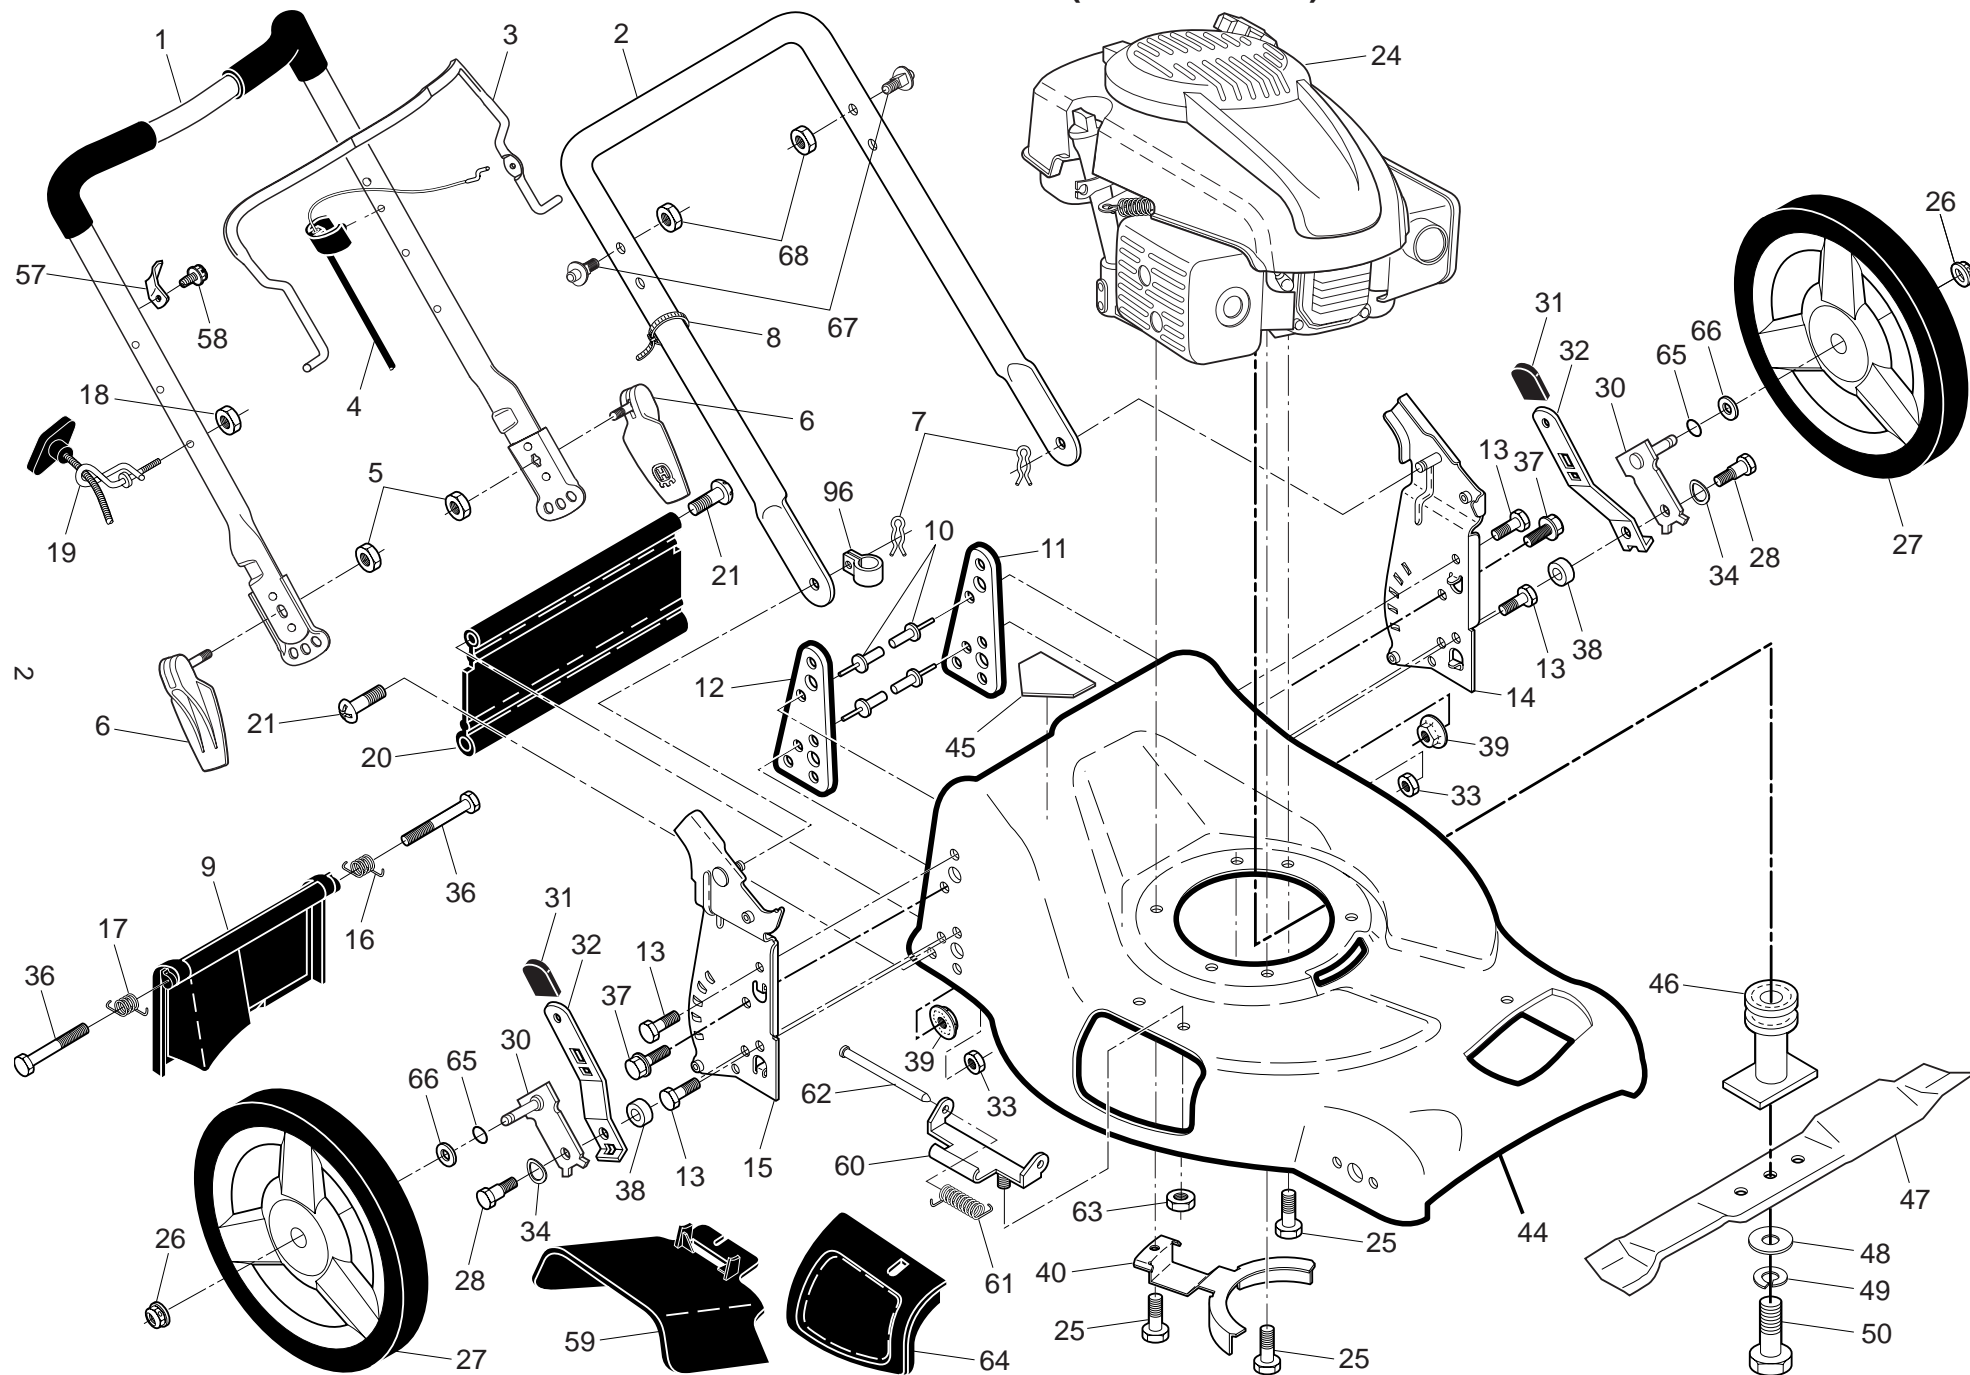

ROTARY LAWN MOWER - - MODEL NUMBER XT721F (96143006200) PRODUCT NUMBER 961 43 00-62

ROTARY LAWN MOWER - - MODEL NUMBER XT721F (96143006200) PRODUCT NUMBER 961 43 00-62

KEY NO.	PART NO.	DESCRIPTION	KEY NO.	PART NO.	DESCRIPTION
1	532 42 05-77	Upper Handle (Includes Foam Grip)	32	532 40 98-89	Selector Spring
2	532 42 05-10	Lower Handle	33	873 80 05-00	Nut, Hex 5/16-18
3	532 42 68-12	Control Bar	34	532 40 16-30	Washer, Curved, Cylindrical
4	532 41 53-50	Engine Zone Control Cable	36	532 18 41-93	Bolt
5	532 19 17-30	Locknut, Hex 1/4-20	37	874 78 05-12	Thread Cutting Screw w/Sems 5/16-18 x 3/4
6	532 43 20-18	Handle Knob Assembly, Quick-Release	38	532 40 16-29	Spacer
7	532 05 17-93	Hairpin Cotter	39	532 15 53-77	Nut, Hex, Flanged 5/16-18
8	532 06 64-26	Wire Tie	40	532 42 57-11	Belt Keeper
9	532 40 69-85	Rear Door Assembly	44	532 40 89-89	Lawn Mower Housing (Includes Key Numbers 10, 11, 12 and 45)
10	532 12 84-15	Pop Rivet	45	532 40 47-63	Danger Decal
11	532 41 05-40	Support Bracket, LH	46	532 42 12-48	Blade Adapter / Pulley
12	532 41 05-42	Support Bracket, RH	47	532 40 67-12	Blade 21"
13	817 06 04-10	Screw 1/4-20 x 5/8	48	532 85 10-74	Hardened Washer
14	532 41 78-12	Handle Bracket Assembly, LH	49	532 85 02-63	Helical Washer 3/8-24 x 1-3/8 Grade 8
15	532 41 78-11	Handle Bracket Assembly, RH	50	532 85 10-84	Hex Head Machine Screw 3/8-24 x 1-3/8 Grade 8
16	532 40 54-17	Spring, Rear Door, LH	57	532 43 00-34	Upstop Bracket
17	532 40 54-18	Spring, Rear Door, RH	58	532 75 06-34	Screw
18	532 13 20-04	Locknut, Hex 1/4-20	59	532 18 55-82	Discharge Deflector
19	532 19 47-88	Rope Guide	60	532 17 57-35	Hinge Bracket Assembly
20	532 41 31-59	Rear Skirt	61	532 19 30-00	Spring, Hinge
21	532 08 86-52	Screw, Hinge	62	532 17 56-50	Rod, Hinge
24	- - -	Engine, Kohler, Model Number XT173-0224 (For engine service and replacement parts, call Kohler at 1-800-544-2444)	63	873 80 04-00	Locknut, Hex 1/4-20
25	532 15 04-06	Hex Head Thread Rolling Screw 3/8-16 x 1-1/8	64	532 18 55-76	Mulcher Door
26	532 40 91-49	Hex Flange Nut	65	532 19 74-80	O-Ring
27	532 41 08-15	Wheel & Tire Assembly, Rear, 12"	66	532 08 83-48	Washer, Flat
28	532 40 16-38	Shoulder Bolt 5/16-18 x .33	67	532 19 92-55	Stud
30	532 41 31-41	Axle Arm Assembly, Rear	68	532 75 11-53	Nut, Hex
31	532 70 10-37	Selector Knob	96	532 19 79-91	Clip, Cable
			--	532 40 47-64	Decal, Warning (not shown)
			--	532 43 10-10	Owner's Manual, English / French

NOTE: All component dimensions given in U.S. inches. 1 inch = 25.4 mm. **IMPORTANT:** Use only Original Equipment Manufacturer (O.E.M.) replacement parts. Failure to do so could be hazardous, damage your lawn mower and void your warranty.